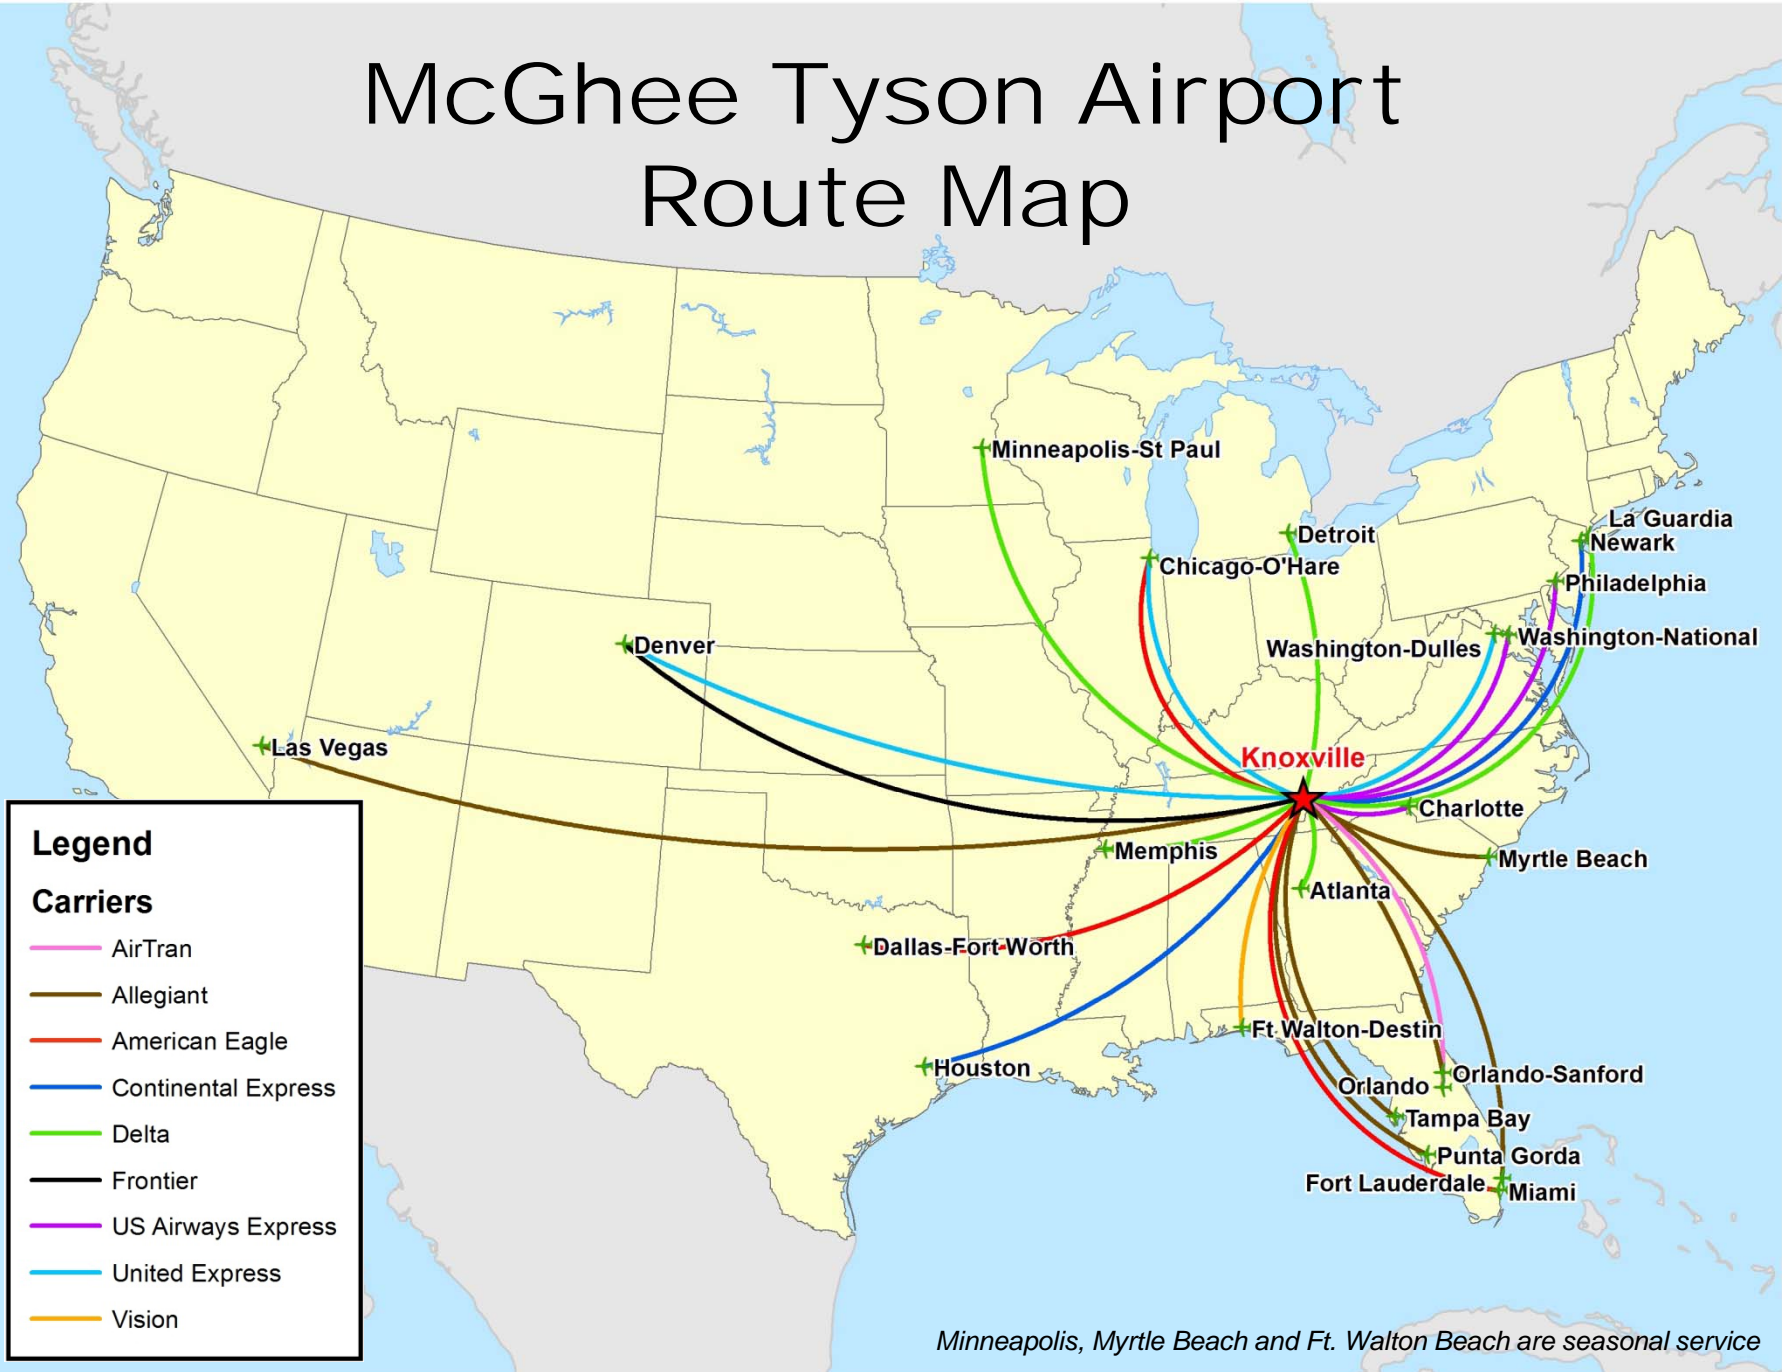

# McGhee Tyson Airport Route Map

*Minneapolis, Myrtle Beach and Ft. Walton Beach are seasonal service*