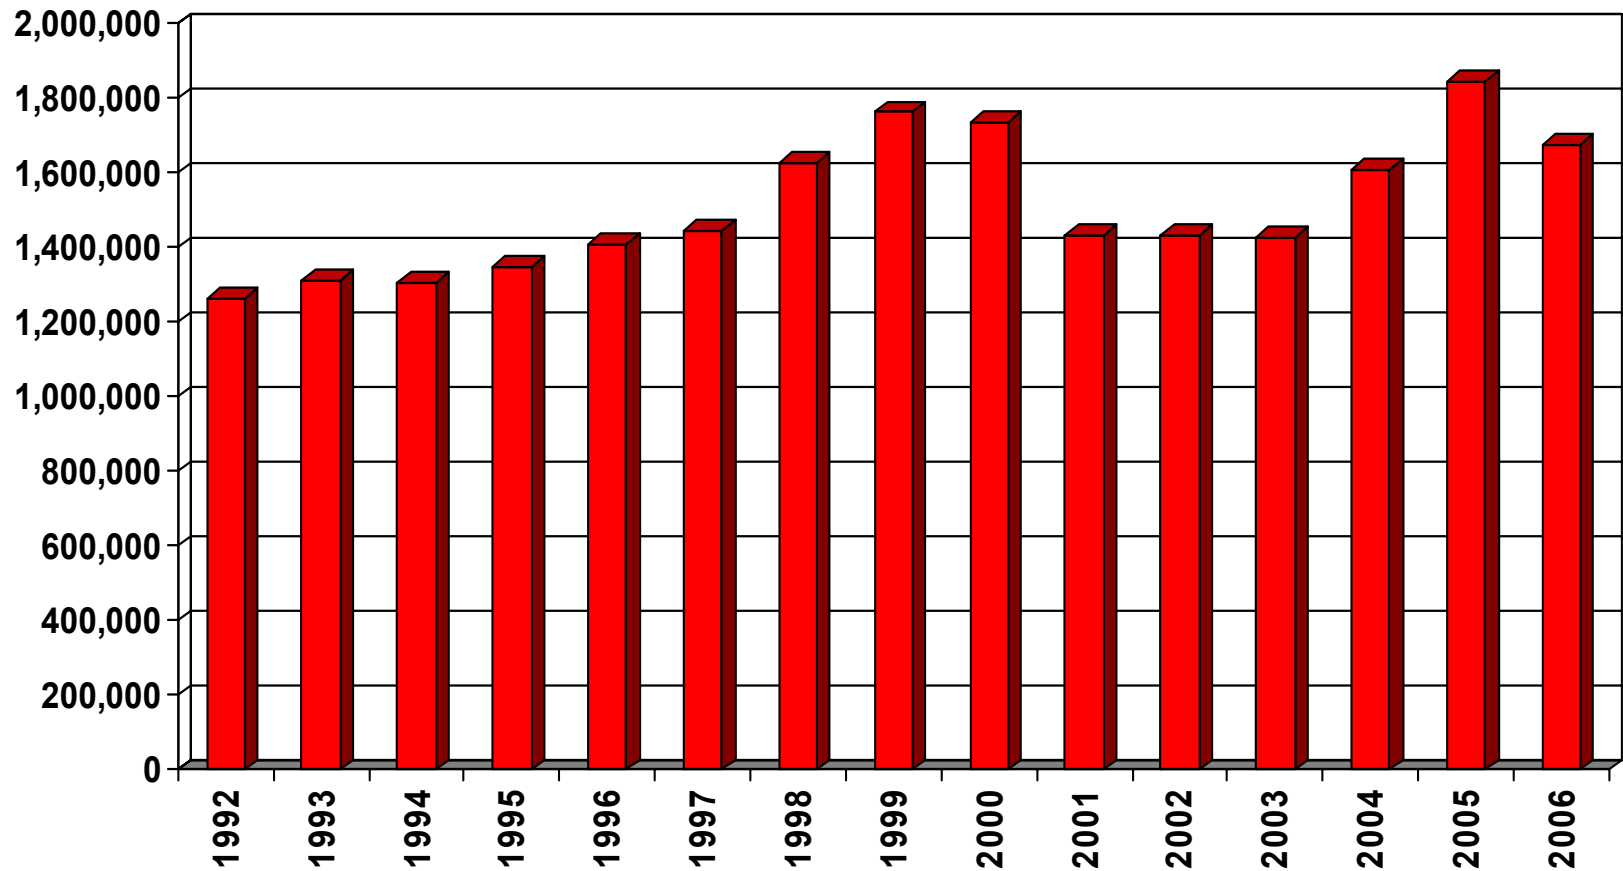

Knoxville Passenger Growth Trends

1992 to 2006

Source: Metropolitan Knoxville Airport Authority